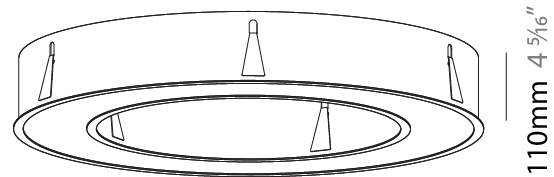

Shape: Round
Diameter (mm): 970
Diameter (in): 38 ³ / ₁₆
Height (mm): 110
Height (in): 4 ⁵ / ₁₆
Min. Recessing Depth (mm): 120
Min. Recessing Depth (in): 4 ³ / ₄
Weight (kg): 11.164
Weight (lbs): 24.61
Diffuser: PMMA - Opal or Micro-Prism
Fixture Finish: SSR / BKV / CWI / CRY / HAB / UFT / ITA / RUA / FTG / MYG / LOD / PUS / FRO / FUP / KIA / POP / BLS / SPG / MEY / GOH / CHC / COM / ABZ / JAG / OBR / MOS / ROR
Fixture Material: PMMA / Aluminum
Cut-out Measurements: Dia. 960mm / 37 13/16"

Certified By: Certified for North American Standards
IP rating: IP20

Ø 628mm 24 3/4"

Ø 970mm 38 3/16 "

960mm x 640mm
37 13/16" x 25 3/16"

120mm
4 3/4"

10 - 15mm
3/8" - 9/16"

GLORIOUS 150 RECESSED

A37505-