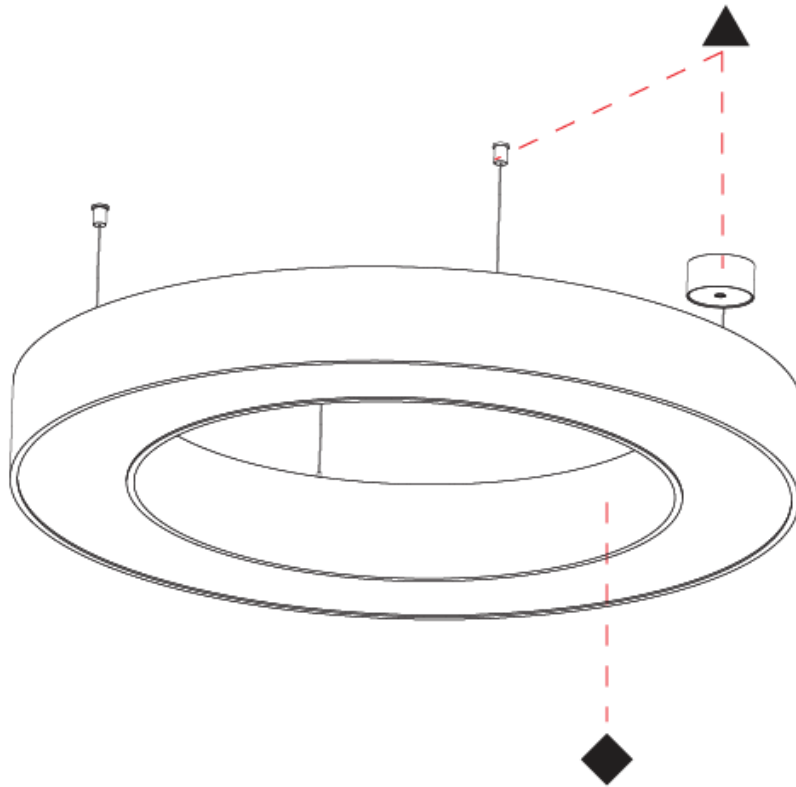

GLORIOUS 150 SUSPENSION

A30229-

PROJECT	_____
TYPE	_____
SPECIFIER	_____
QUANTITY	_____
DATE	_____

A