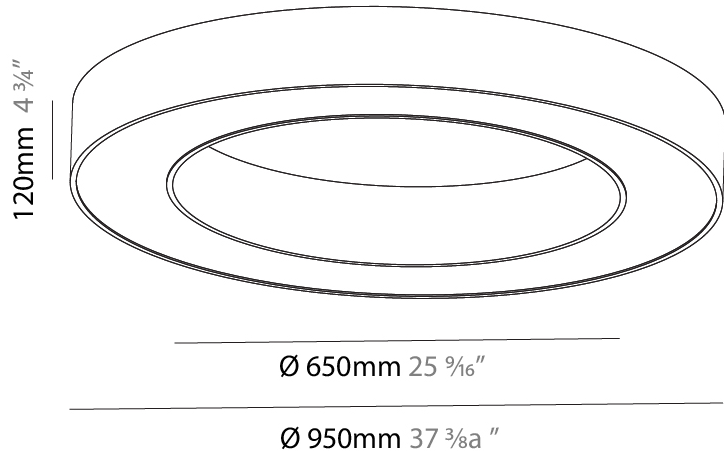

1. To build a product code in our configurator select the specify button on the base model # product page
2. To build a manual product code on this datasheet choose from the options listed below in blue font and add the suffix to the base model #

GENERAL

Series: Glorious
Subseries: Glorious 150
Partner: Prolicht
Division: Architectural
Installation: Surface
Product Type: Ceiling Surface
Mounting Location: Ceiling
Light Distribution: Direct

PHYSICAL

Shape: Round
Diameter (mm): 950
Diameter (in): 37 3/8
Height (mm): 120
Height (in): 4 3/4
Weight (kg): 8.94
Weight (lbs): 19.67
Diffuser: [PMMA - Opal / Microprism](#)
Fixture Finish: [SSR / BKV / CWI / CRY / HAB / UFT / ITA / RUA / FTG / MYG / LOD / PUS / FRO / FUP / KIA / POP / BLS / SPG / MEY / GOH / CHC / COM / ABZ / JAG / OBR / MOS / ROR](#)
Fixture Material: [PMMA / Aluminum](#)

ELECTRICAL

Lamp Type: LED (Zhaga Standard)
Input Wattage (W): 44.1
Total Output Wattage (W): 36 / 28.8 (3500K)
Dimming: [0-10V Dimming / Phase Dimming (120Vac Only)](#)
Driver Included: Yes
Driver Location: Integrated
Driver Type: Constant Current - 120 / 277Vac
Driver Class: Class 2
Input Voltage (V): 120 - 277
Constant Current (MA): 350 / 900 (3500K)

LED

Color Temperature (°K): [2700 / 3000 / 3500 / 4000](#)
Max. Delivered Lumen (lm): Max 4008
Nominal Lumen (lm): Max 6045
CRI: >90 CRI
Efficiency (%): 65
Lamp Life (hrs): 50000

OPTICAL

RATINGS AND CERTIFICATIONS

Certified By: Certified for North American Standards
IP rating: IP20