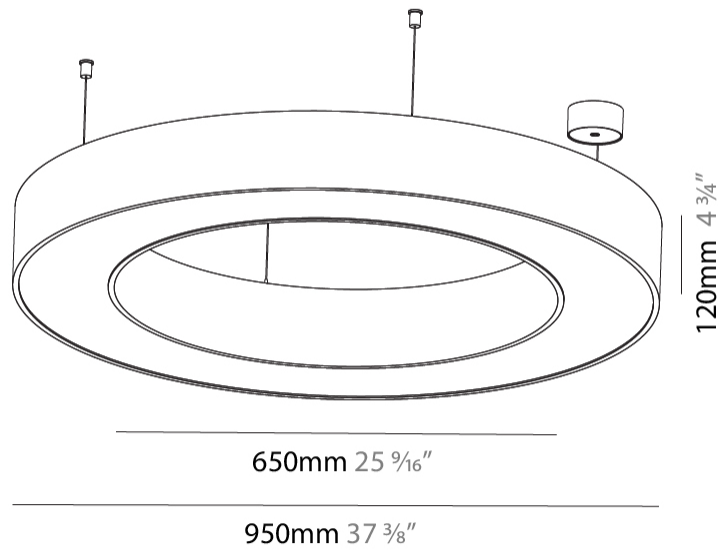

GENERAL

Series: Glorious
Subseries: Glorious 150
Partner: Prolicht
Division: Architectural
Installation: Suspension
Product Type: Pendant
Mounting Location: Ceiling
Light Distribution: Direct

PHYSICAL

Shape: Round
Diameter (mm): 950
Diameter (in): 37 3/8
Height (mm): 120
Height (in): 4 3/4
Max. Overall Height (mm): 2120
Max. Overall Height (in): 83 7/16
Weight (kg): 9.172
Weight (lbs): 20.22
Diffuser: [PMMA - Opal or Micro-Prism](#)
Fixture Finish: [SSR / BKV / CWI / CRY / HAB / UFT / ITA / RUA / FTG / MYG / LOD / PUS / FRO / FUP / KIA / POP / BLS / SPG / MEY / GOH / CHC / COM / ABZ / JAG / OBR / MOS / ROR](#)
Fixture Material: PMMA / Aluminum

ELECTRICAL

Lamp Type: LED (Zhaga Standard)
Input Wattage (W): 44.1
Total Output Wattage (W): 36 / 28.8 (3500K)
Dimming: [0-10V Dimming / Phase Dimming (120Vac Only)](#)
Driver Included: Yes
Driver Location: Integrated
Driver Type: Constant Current
Driver Class: Class 2
Input Voltage (V): 120 - 277
Constant Current (MA): 350 / 900 (3500K)

LED

Color Temperature (°K): 2700 / 3000 / 3500 / 4000
Max. Delivered Lumen (lm): Max 4008
Nominal Lumen (lm): Max 6045
CRI: >90 CRI
Efficiency (%): 65
Lamp Life (hrs): 50000

OPTICAL

RATINGS AND CERTIFICATIONS

Certified By: Certified for North American Standards
IP rating: IP20