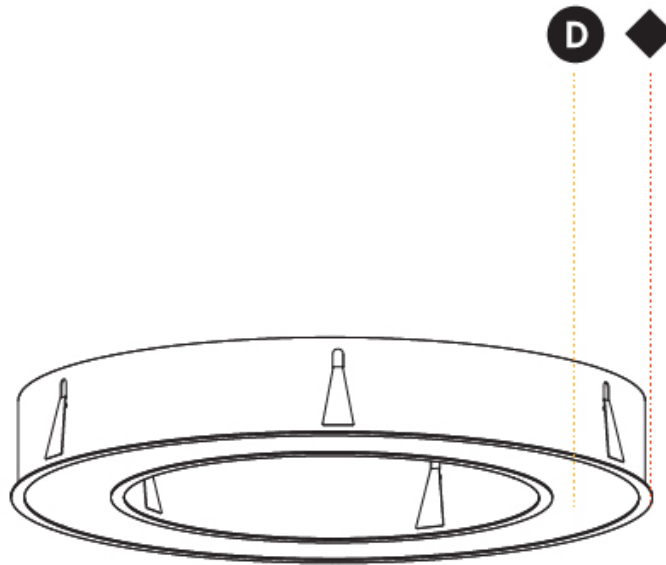

GLORIOUS 150 RECESSED

A37505-

PROJECT _____

TYPE _____

SPECIFIER _____

QUANTITY _____

DATE _____